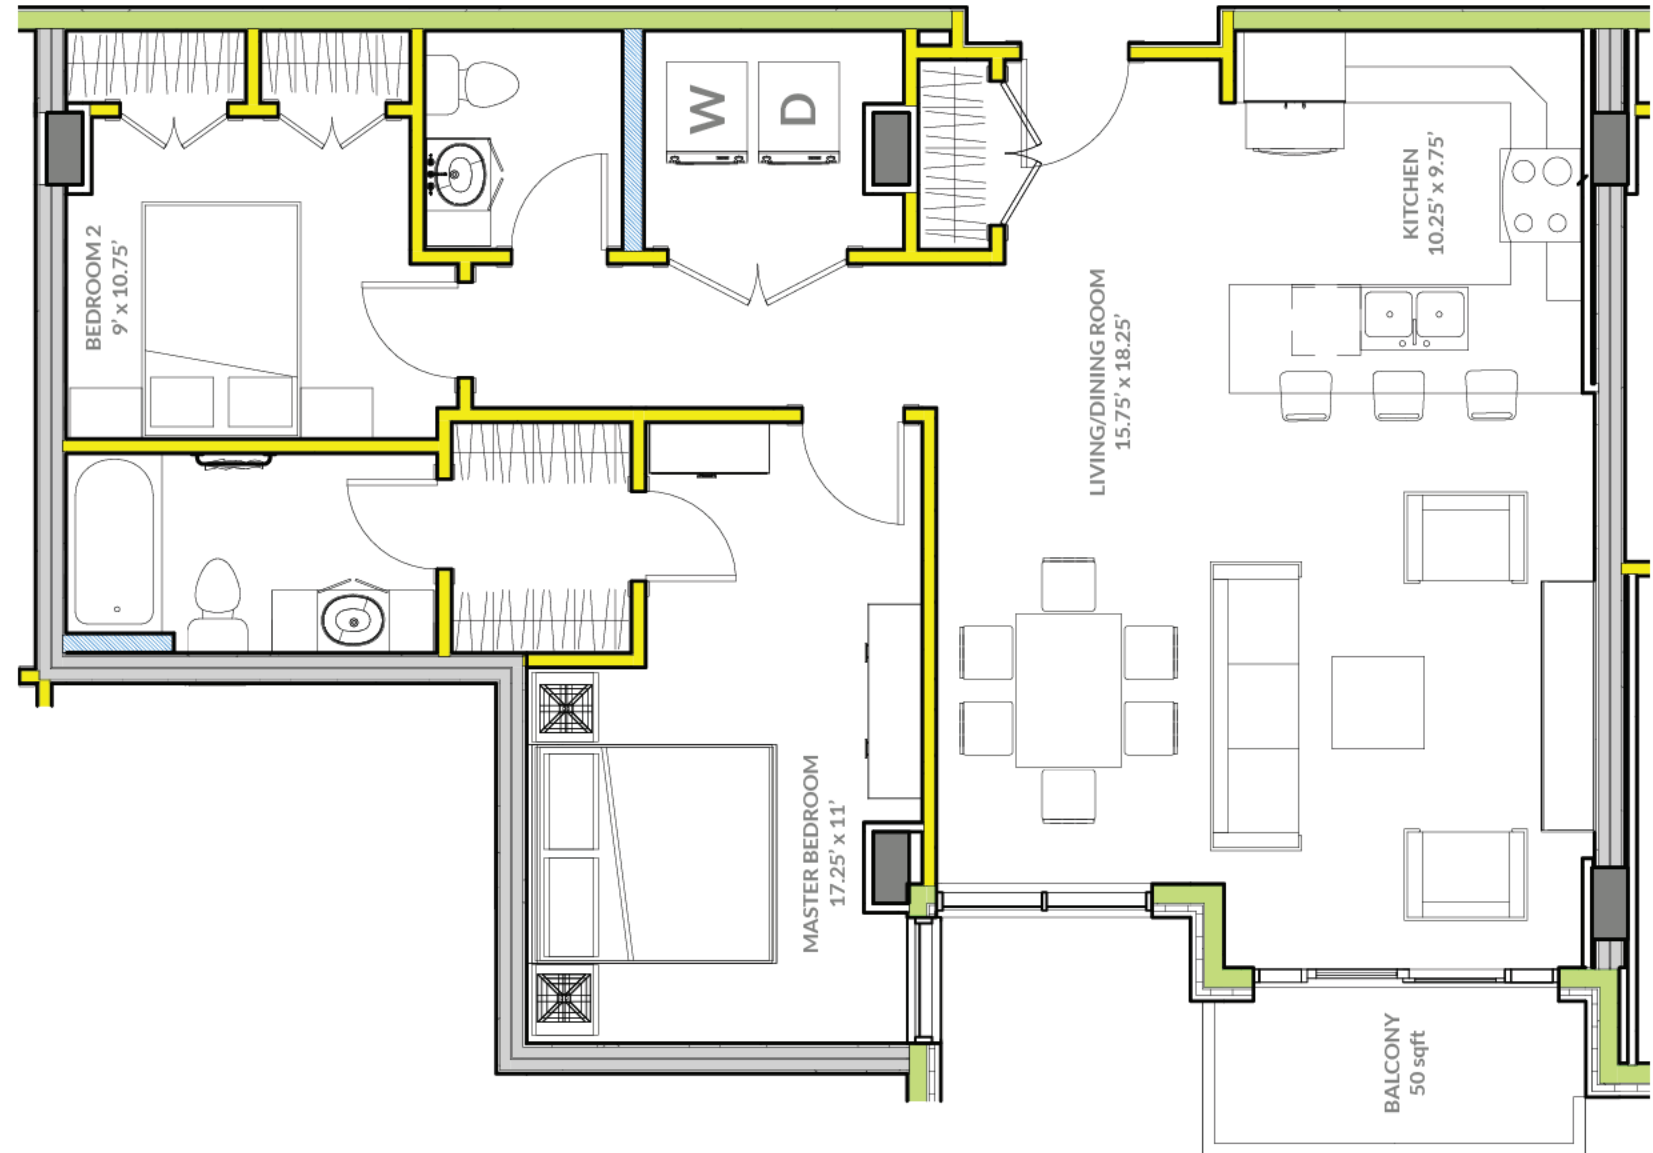

TYPE MM | 2 Bedroom + 1.5 Bath

Unit Specifications

Bedrooms | 2

Bathrooms | 1.5

Unit Size | 1055sqft

Balcony | 50 sqft

The Margarettta Floorplans

BANC
GROUP OF COMPANIES