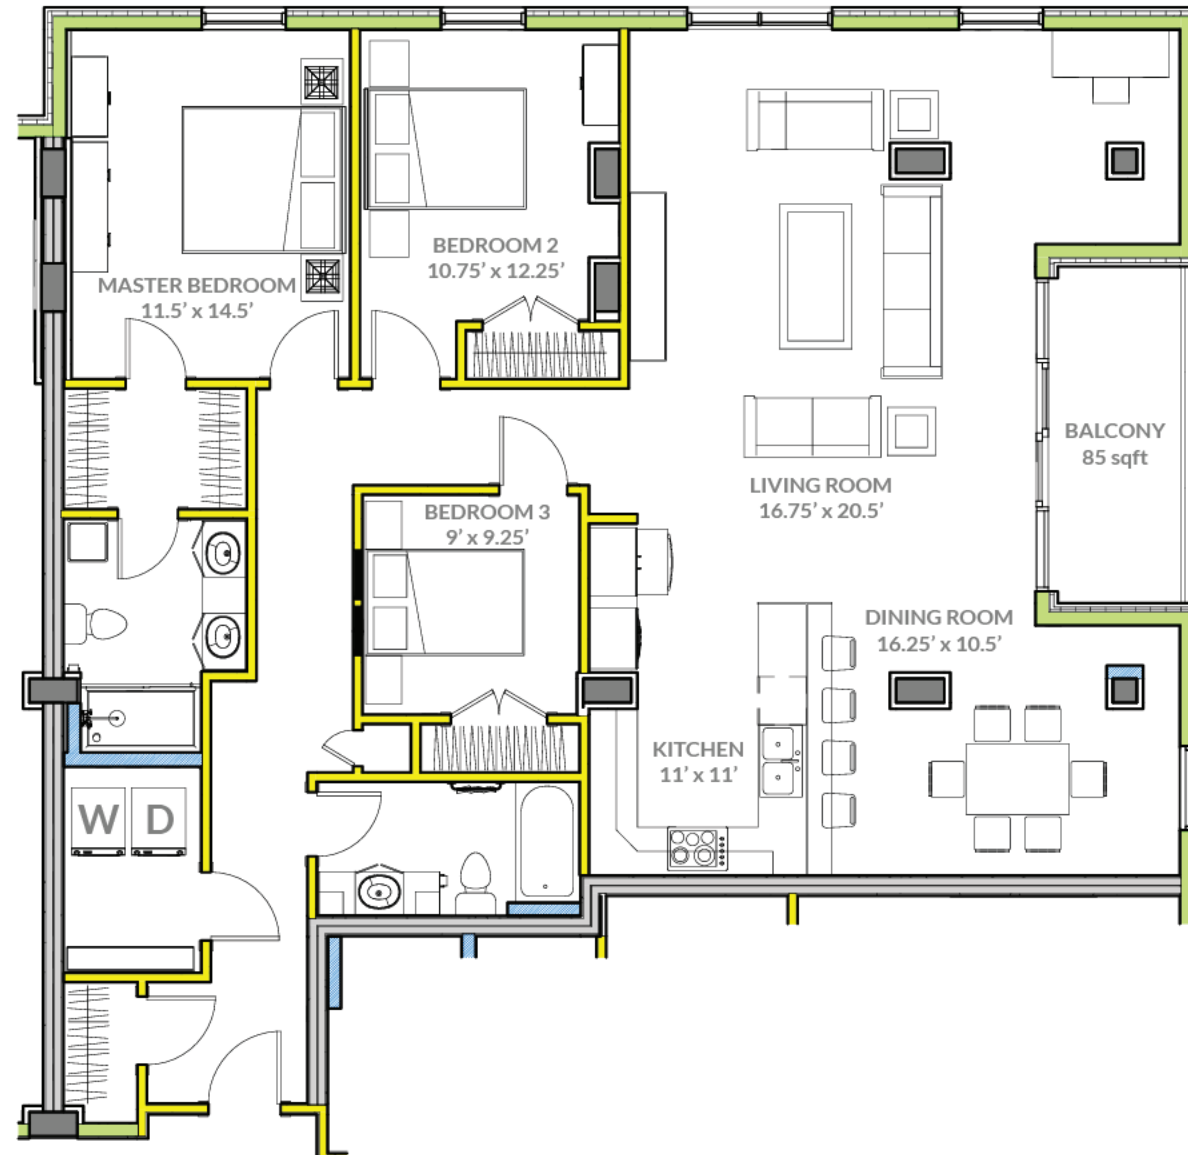

TYPE I | 3 Bedroom + 2 Bath

Unit Specifications

Bedrooms | 3

Bathrooms | 2

Unit Size | 1750 sqft

Balcony | 85 sqft

The Margarett Floorplans

BANC
GROUP OF COMPANIES