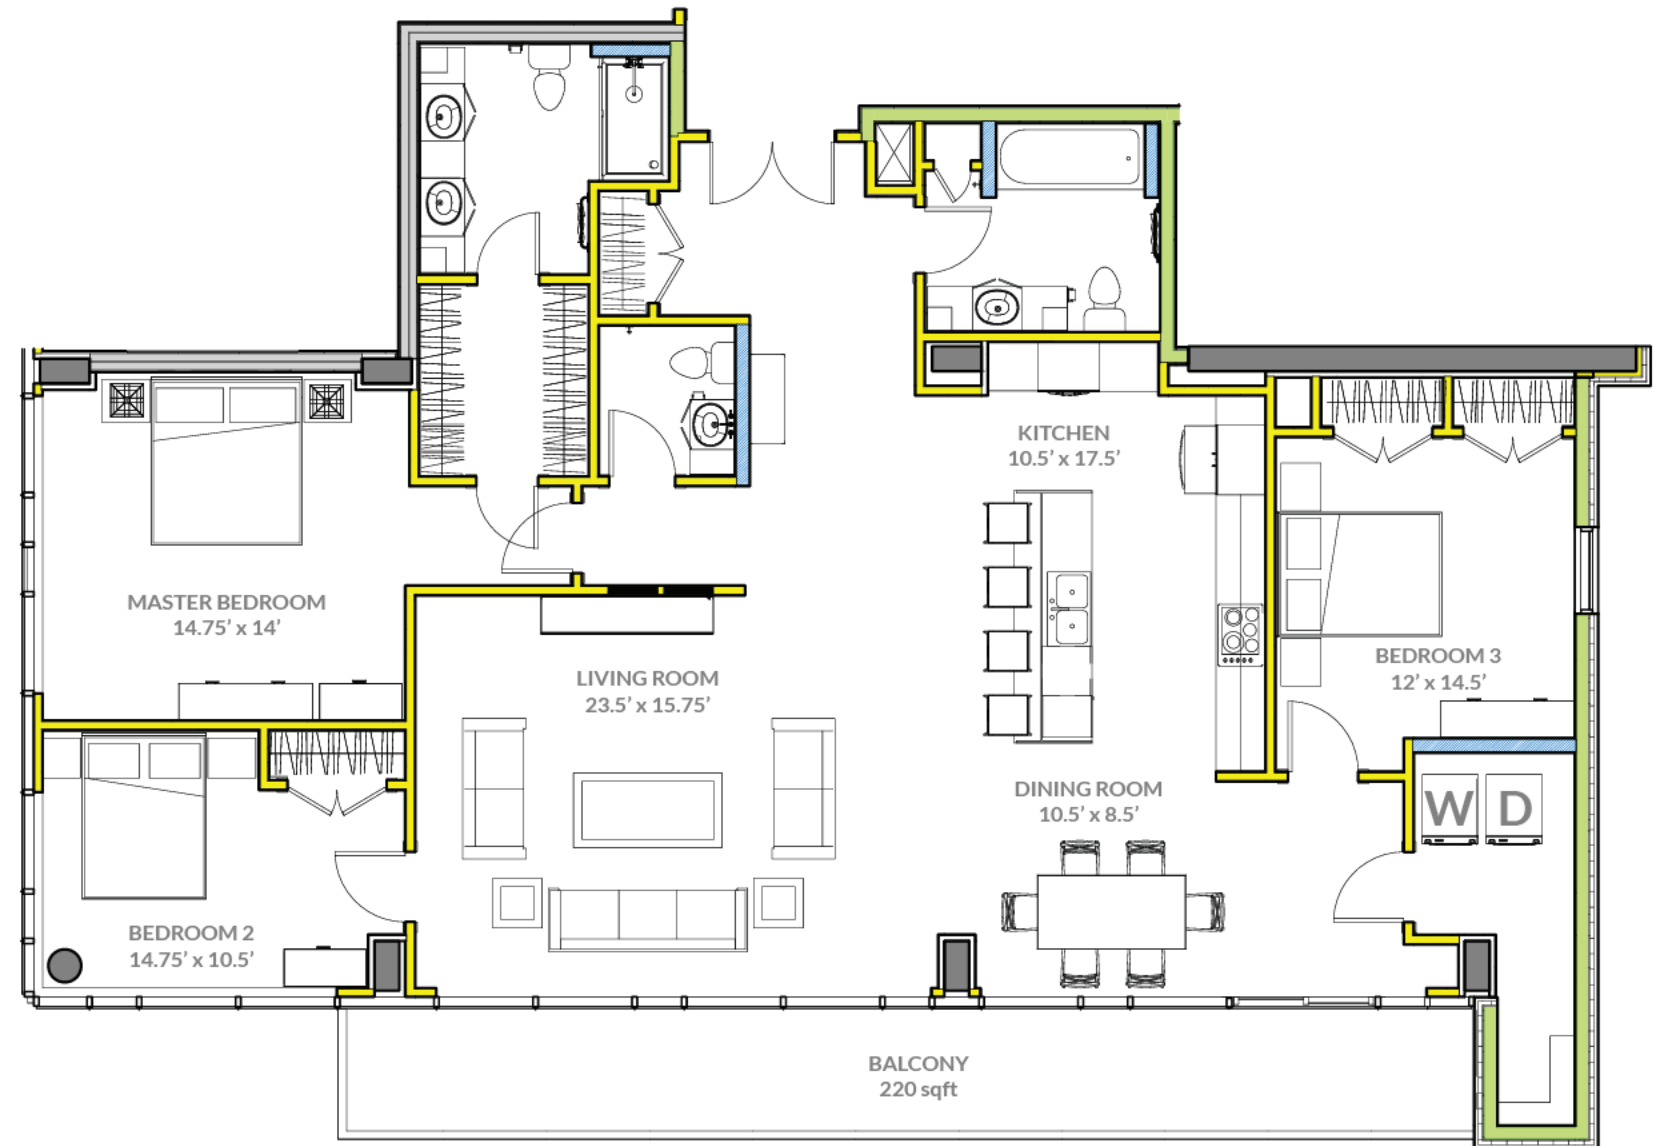

TYPE LL | 3 Bedroom + 2.5 Bath

Unit Specifications

Bedrooms | 3

Bathrooms | 2.5

Unit Size | 1800 sqft

Balcony | 220 sqft

The Margarett Floorplans

BANC
GROUP OF COMPANIES