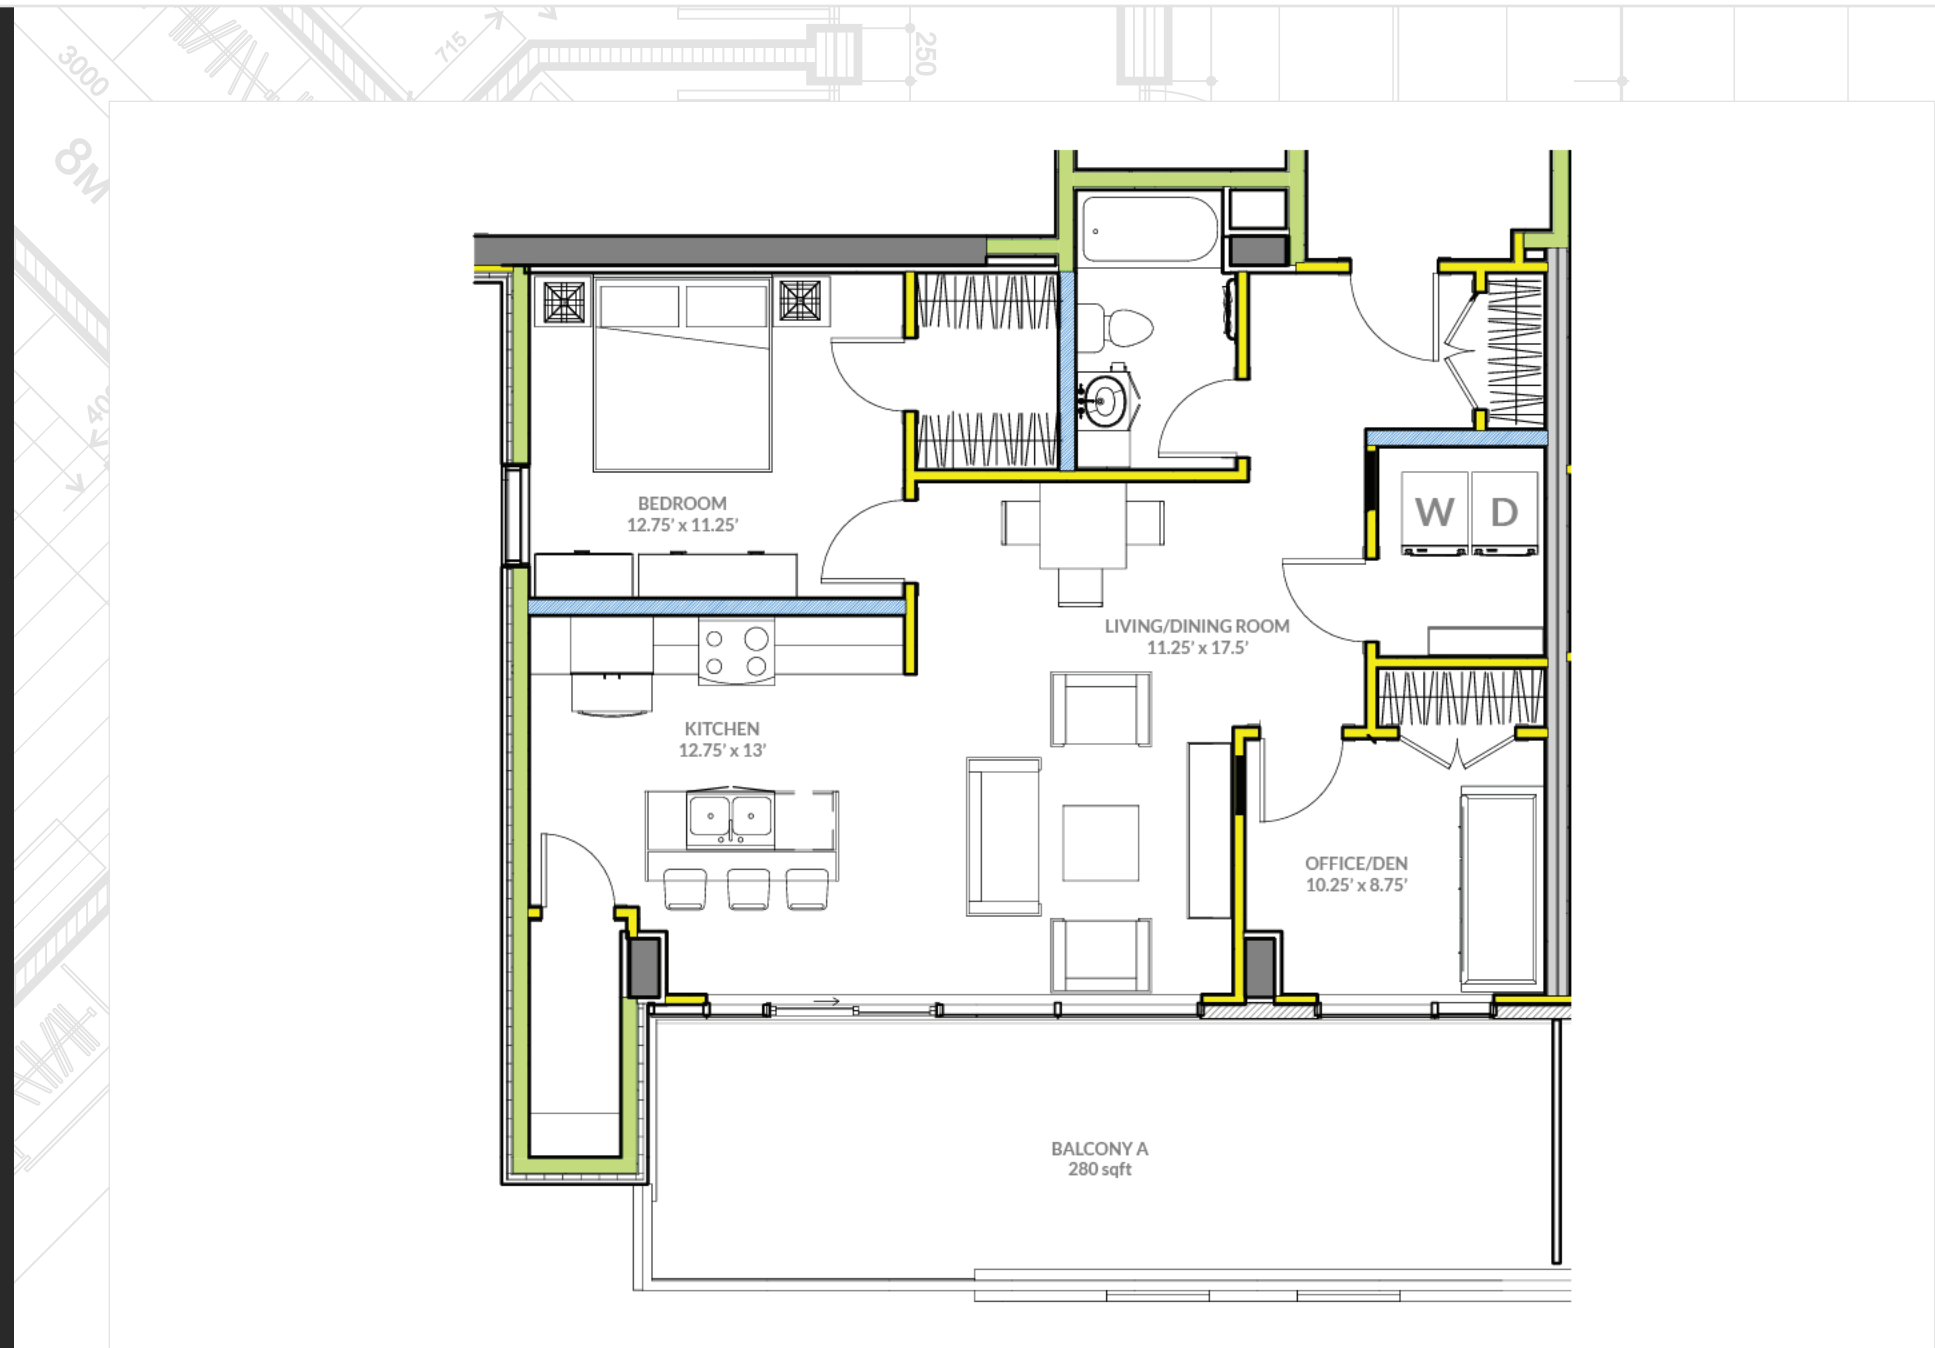

TYPE Z | 2 Bedroom + 1 Bath

Unit Specifications

Bedrooms | 2

Bathrooms | 1

Unit Size | 960 sqft

Balcony | 280 sqft

The Margarett Floorplans