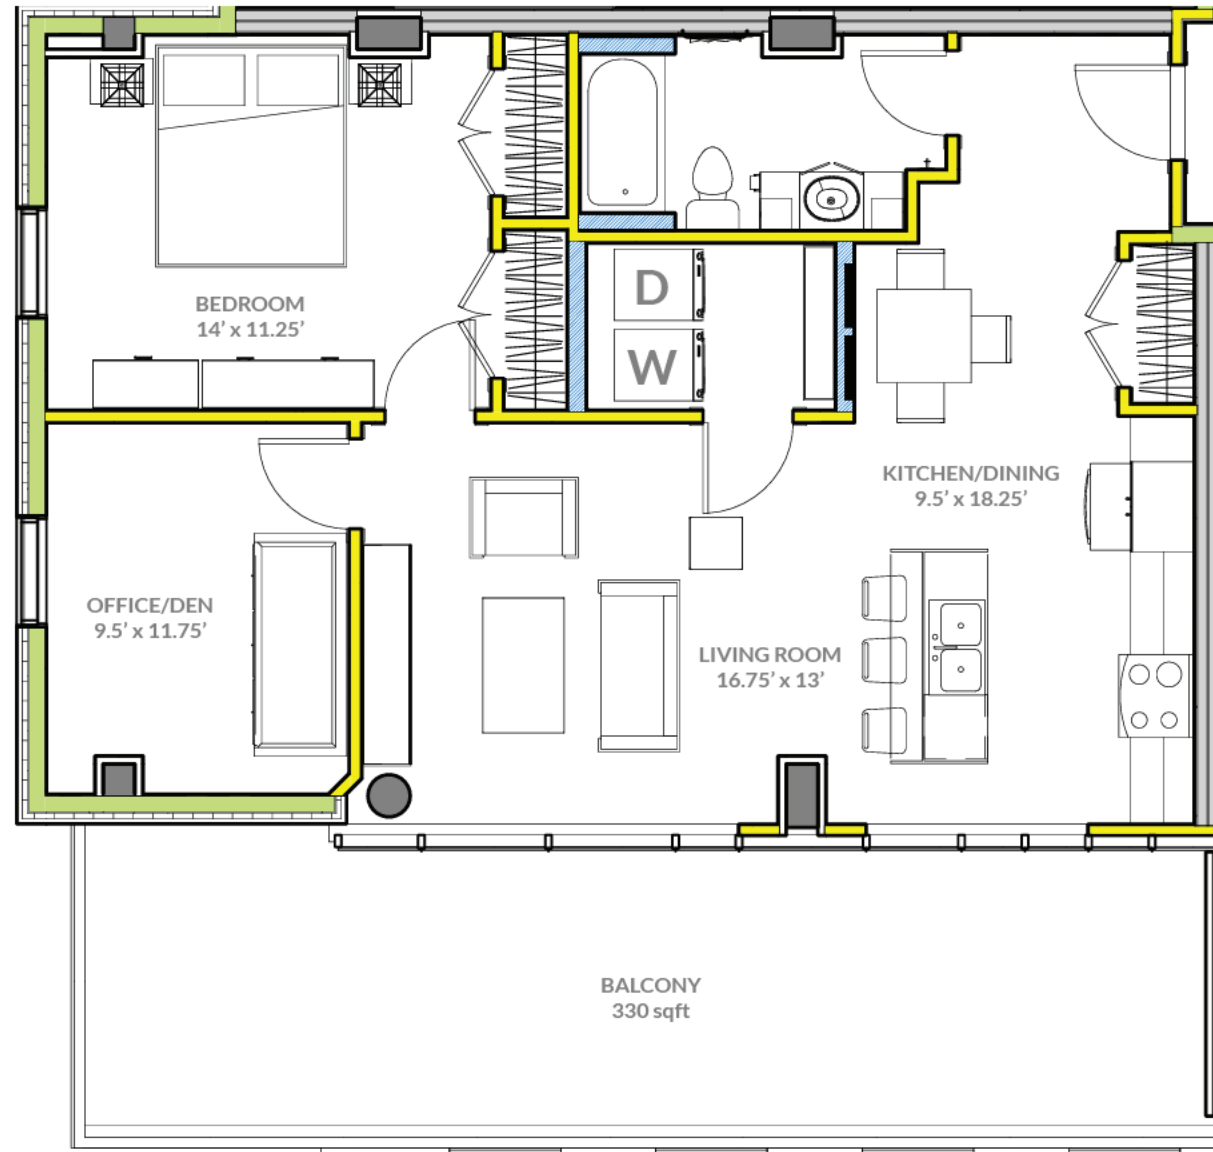

TYPE W | 1 Bedroom + 1 Bath + Den

Unit Specifications

Bedrooms | 1 + Den

Bathrooms | 1

Unit Size | 950 sqft

Balcony | 330 sqft

The Margarettta Floorplans

BANC
GROUP OF COMPANIES