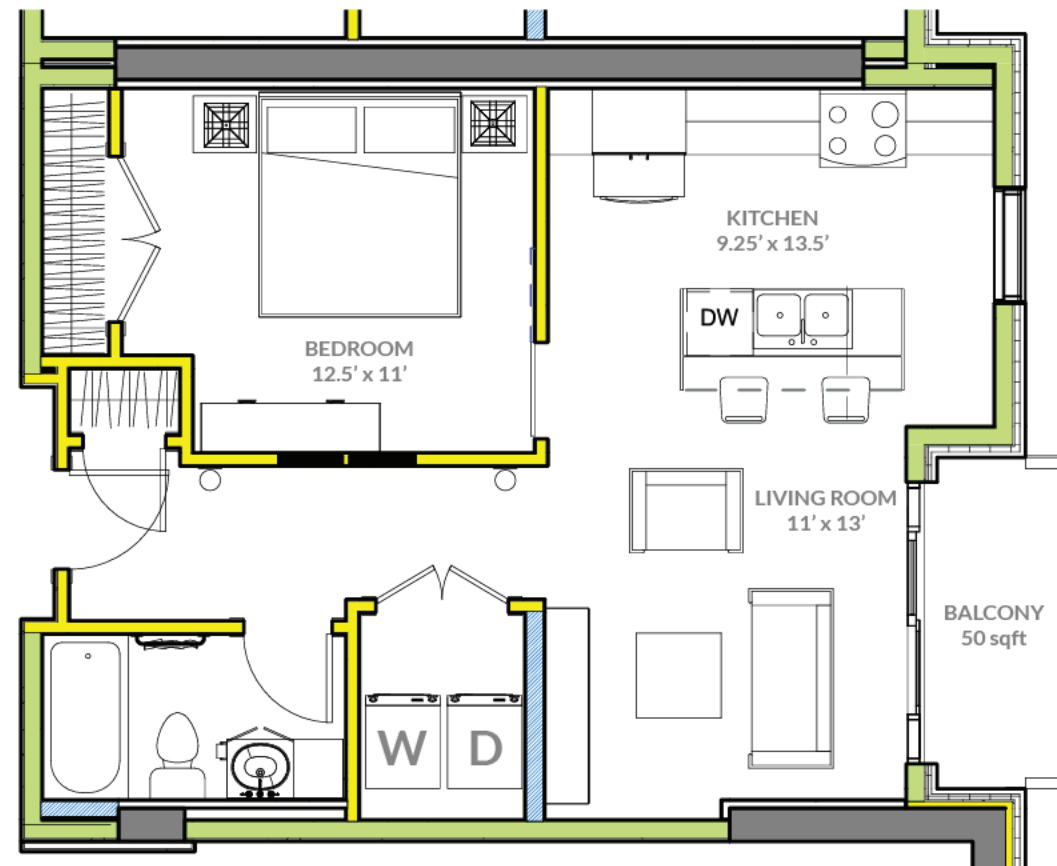

TYPE M1 | 1 Bedroom + 1 Bath

Unit Specifications

Bedrooms | 1

Bathrooms | 1

Unit Size | 630 sqft

Balcony | 50 sqft

The Margareta Floorplans

BANC
GROUP OF COMPANIES