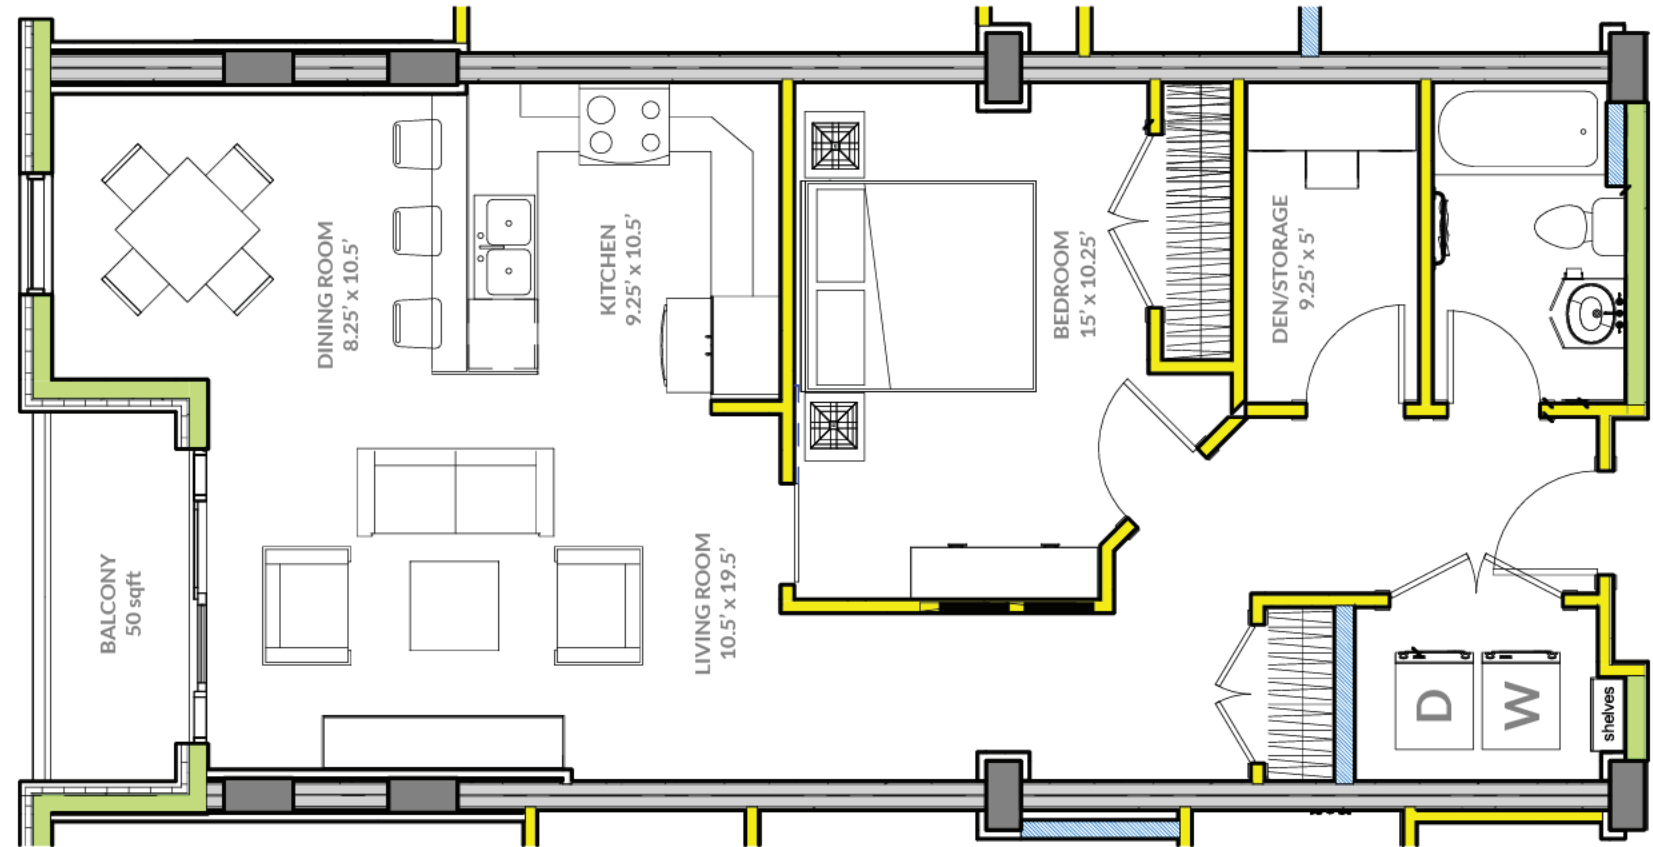

TYPE S | 1 Bedroom + 1 Bath + Den

Unit Specifications

Bedrooms | 1 + Den

Bathrooms | 1

Unit Size | 910 sqft

Balcony | 50 sqft

The Margarett Floorplans

BANC
GROUP OF COMPANIES