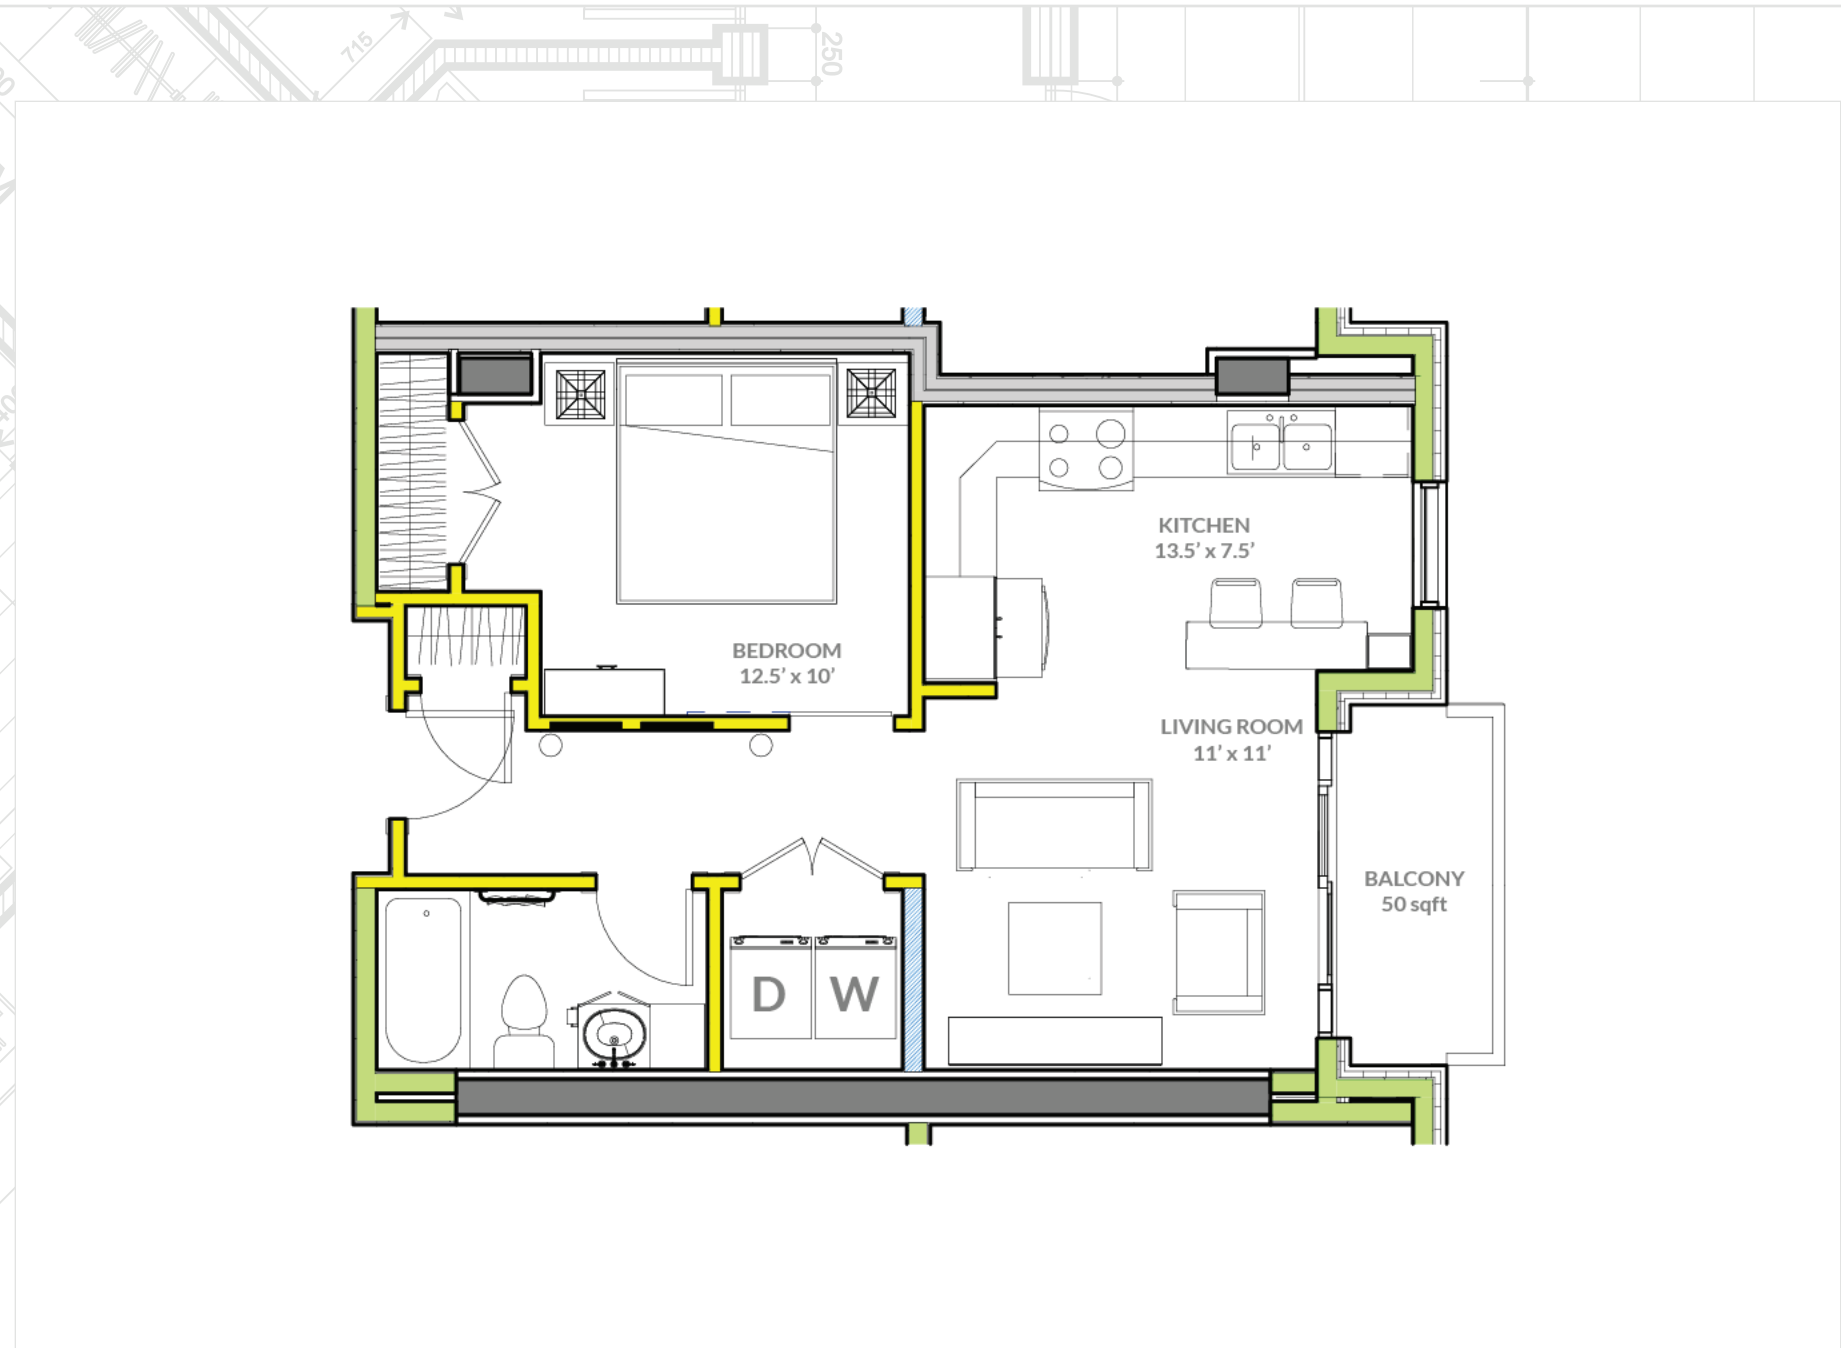

TYPE N1 | 1 Bedroom + 1 Bath

Unit Specifications

Bedrooms | 1

Bathrooms | 1

Unit Size | 600 sqft

Balcony | 50 sqft

The Margarett Floorplans

BANC
GROUP OF COMPANIES