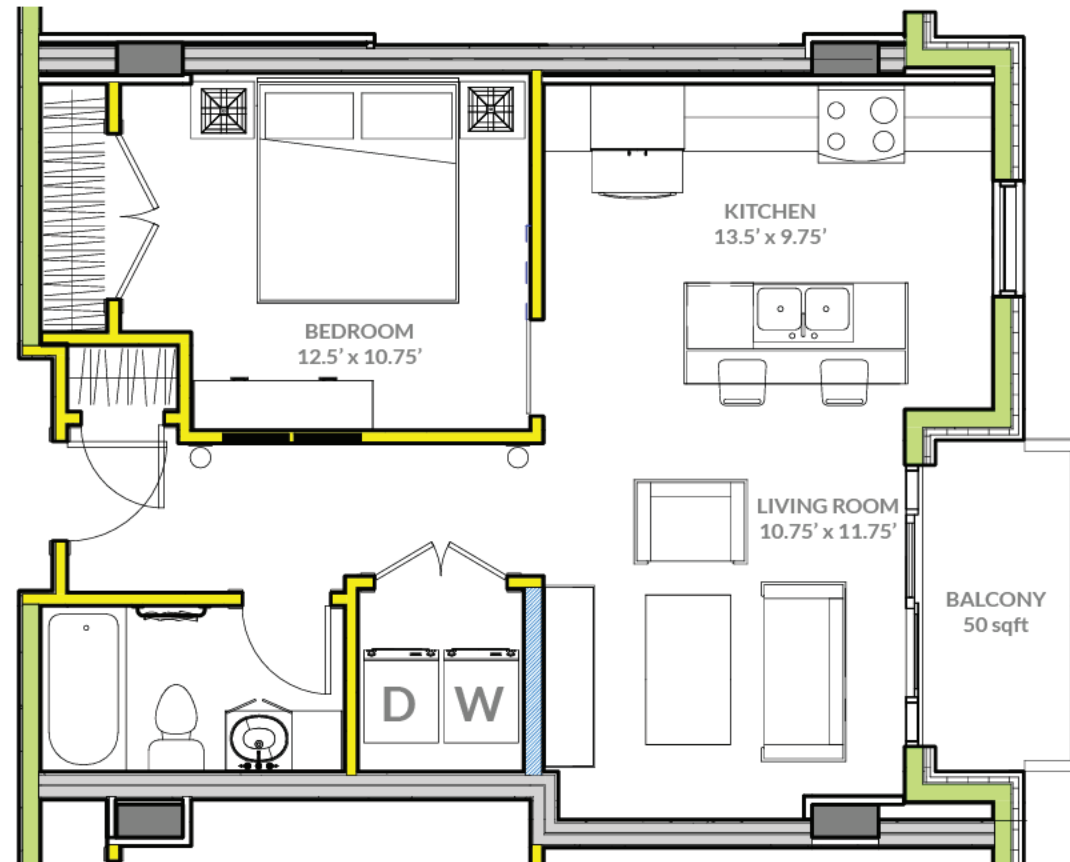

TYPE O1 | 1 Bedroom + 1 Bath

Unit Specifications

Bedrooms | 1

Bathrooms | 1

Unit Size | 615 sqft

Balcony | 50 sqft

The Margarettta Floorplans

BANC
GROUP OF COMPANIES