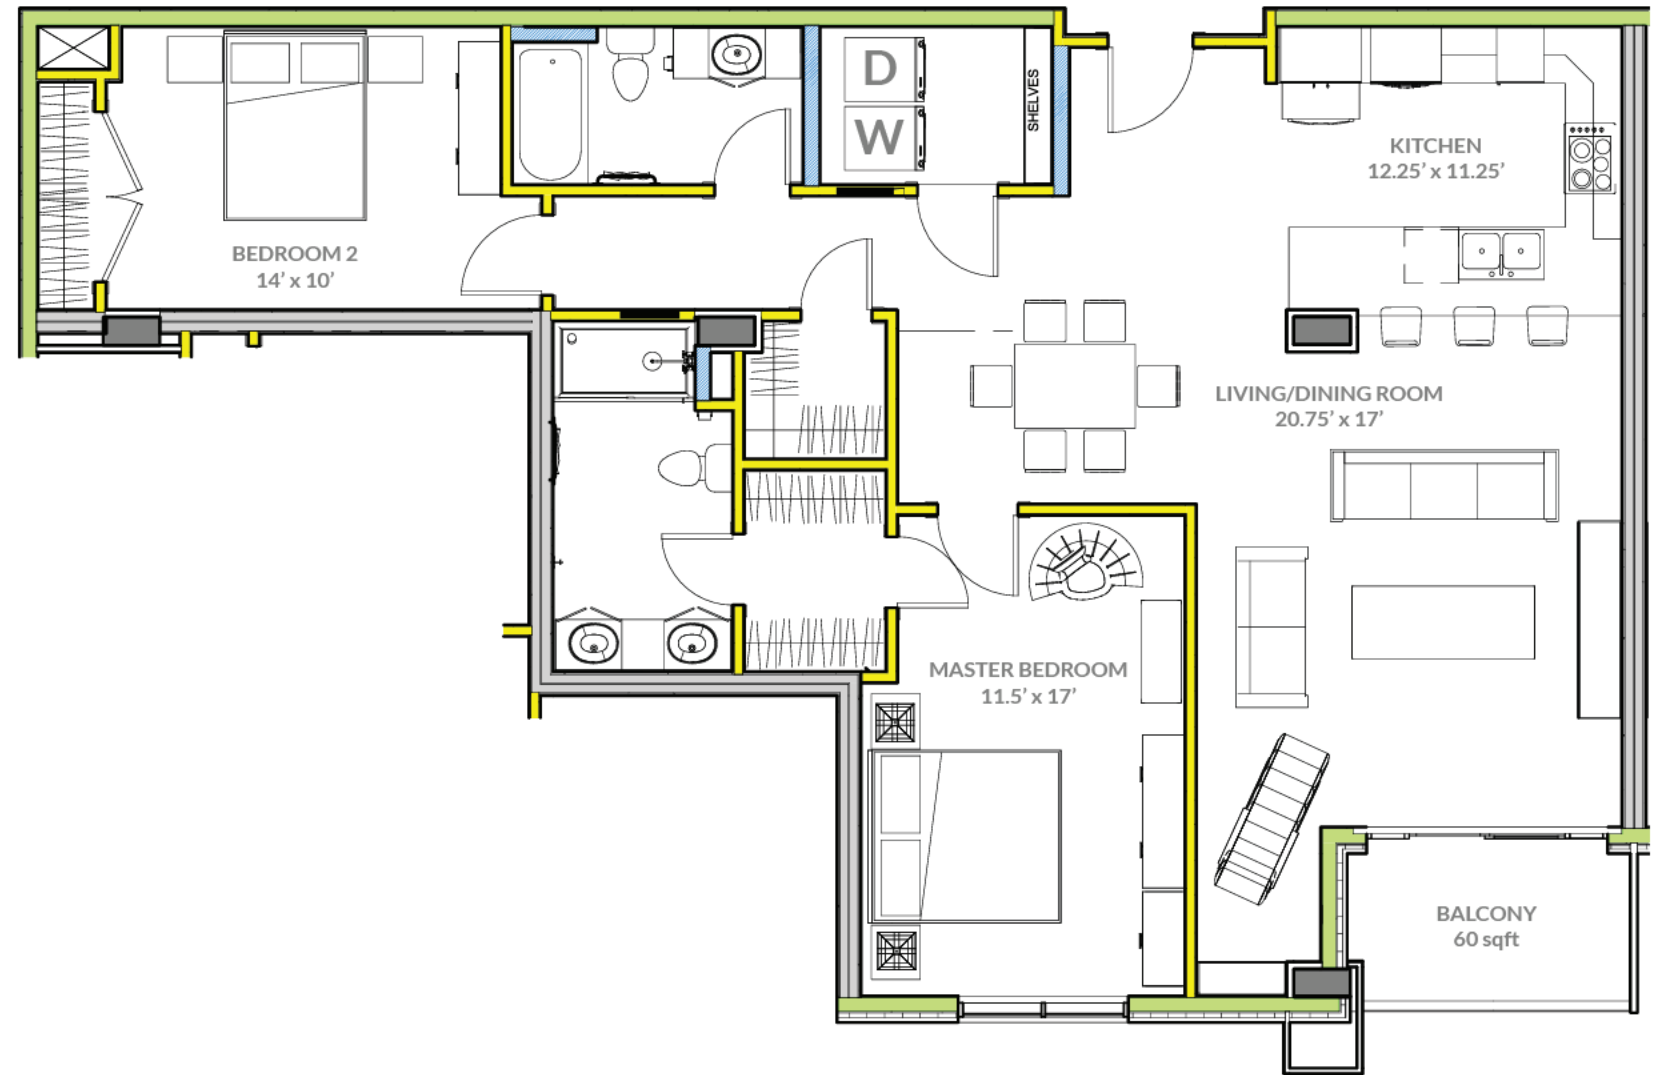

TYPE Q1 | 2 Bedroom + 2 Bath

Unit Specifications

Bedrooms | 2

Bathrooms | 2

Unit Size | 1355 sqft

Balcony | 60 sqft

The Margarettta Floorplans

BANC
GROUP OF COMPANIES