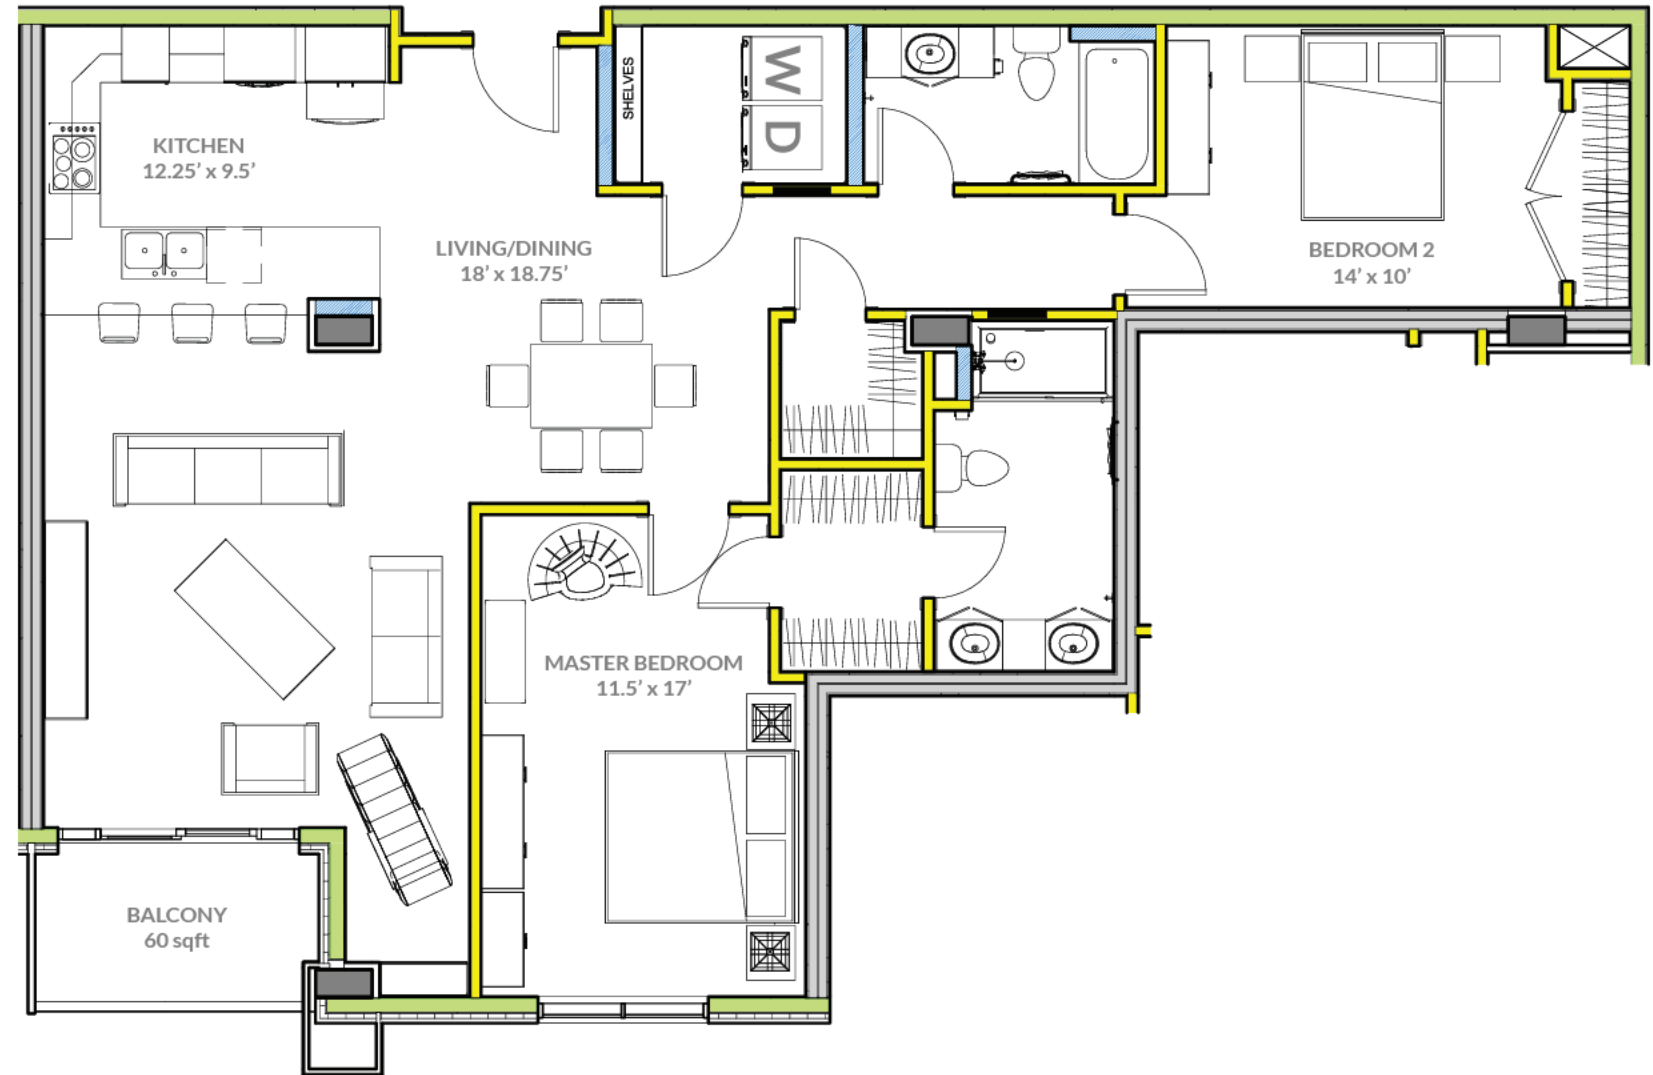

TYPE Q | 2 Bedroom + 2 Bath

Unit Specifications

Bedrooms | 2

Bathrooms | 2

Unit Size | 1355 sqft

Balcony | 60 sqft

The Margarettta Floorplans

BANC
GROUP OF COMPANIES