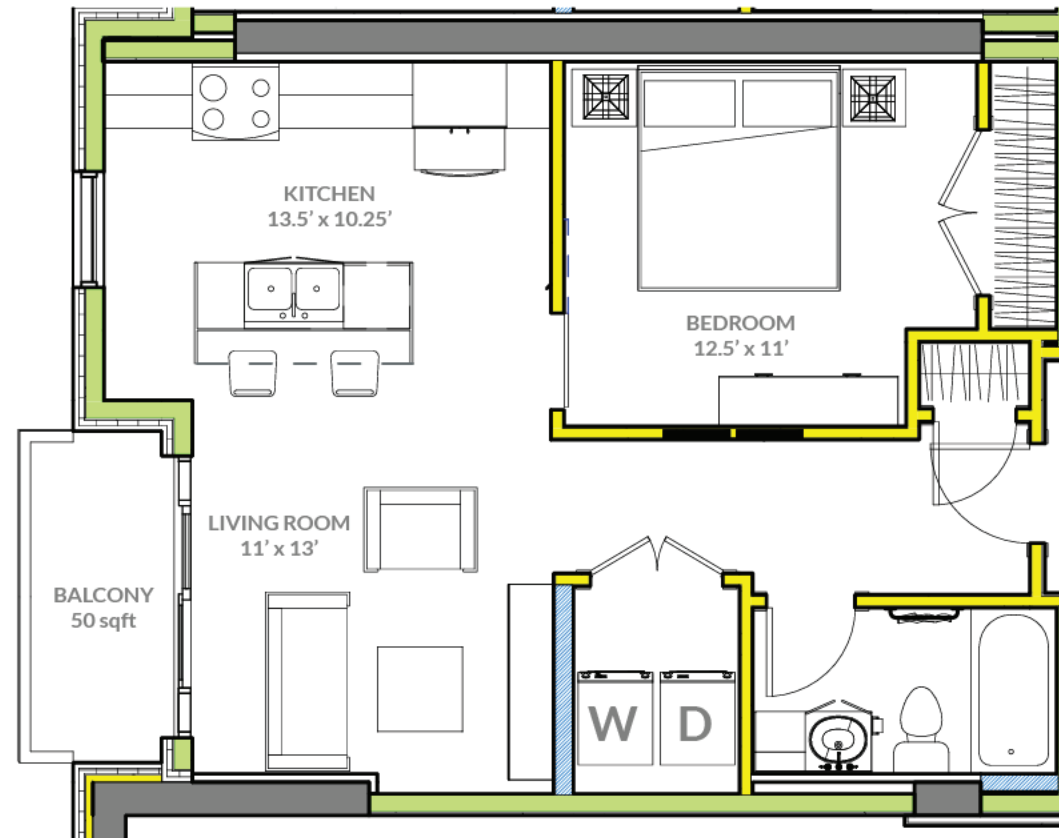

TYPE M | 1 Bedroom + 1 Bath

Unit Specifications

Bedrooms | 1

Bathrooms | 1

Unit Size | 630 sqft

Balcony | 50 sqft

The Margarett Floorplans

BANC
GROUP OF COMPANIES