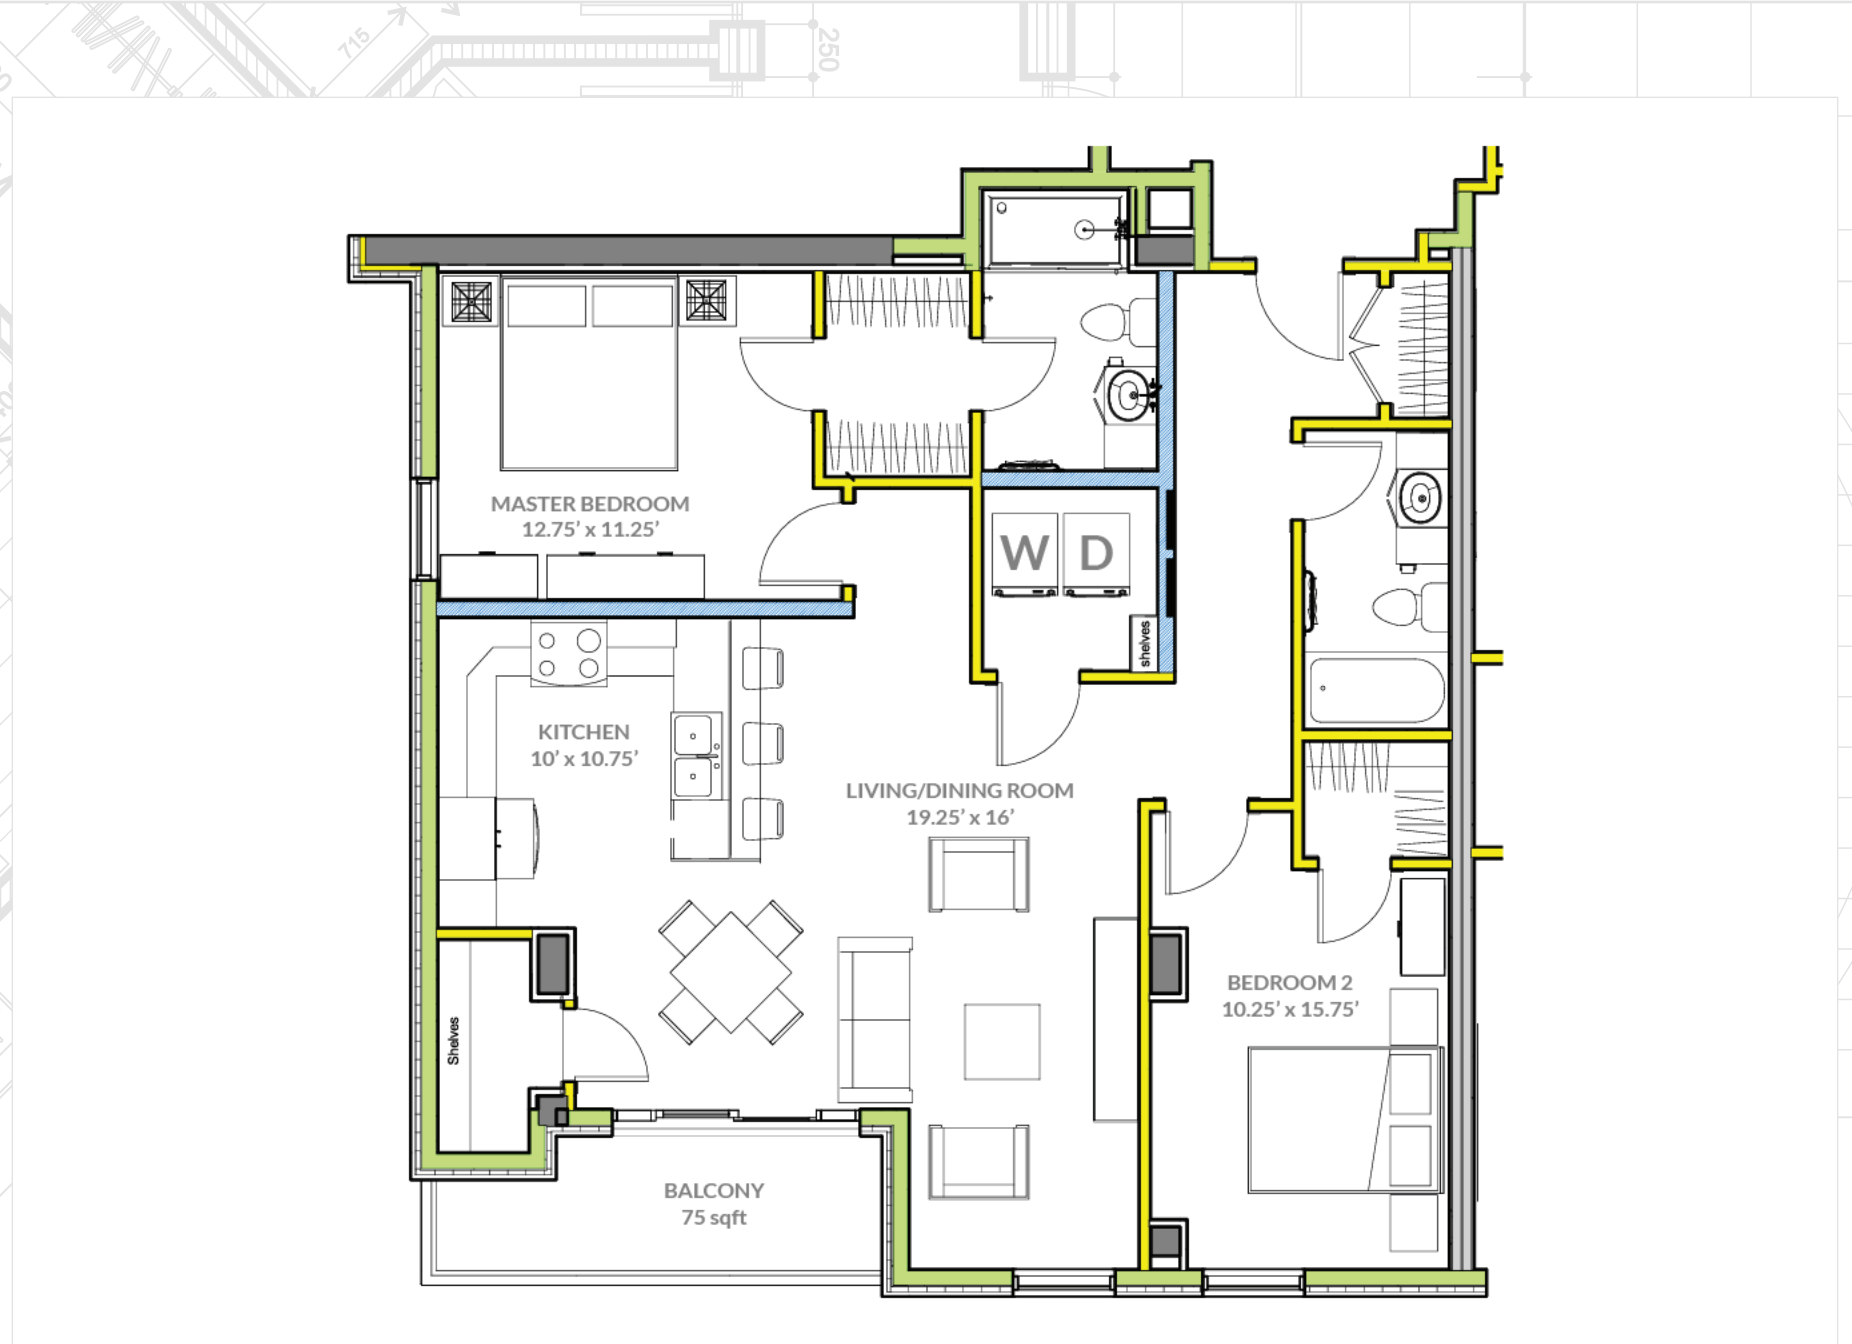

TYPE L | 2 Bedroom + 2 Bath

Unit Specifications

Bedrooms | 2

Bathrooms | 2

Unit Size | 1200 sqft

Balcony | 75 sqft

The Margarett Floorplans