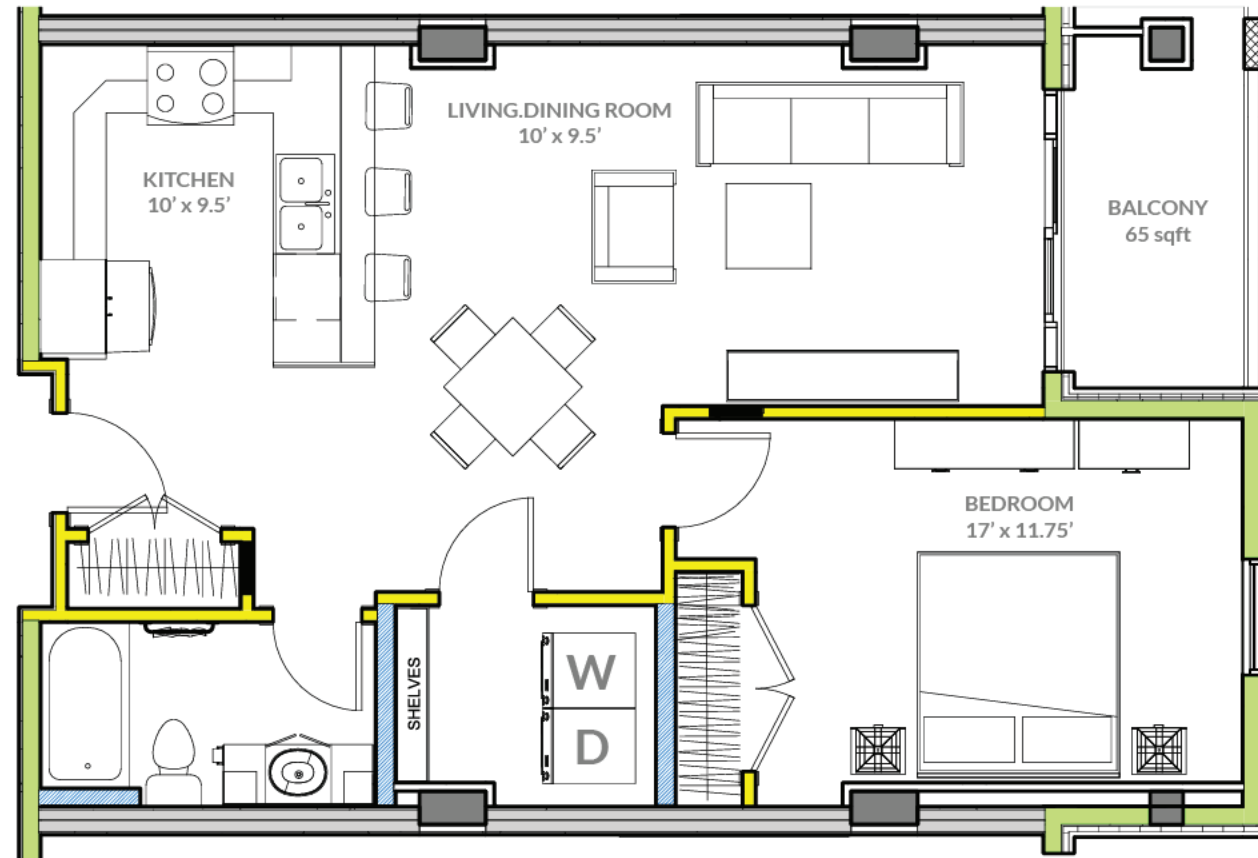

TYPE E1 | 1 Bedroom + 1 Bath

Unit Specifications

Bedrooms | 1

Bathrooms | 1

Unit Size | 805 sqft

Balcony | 65 sqft

The Margarett Floorplans

BANC
GROUP OF COMPANIES