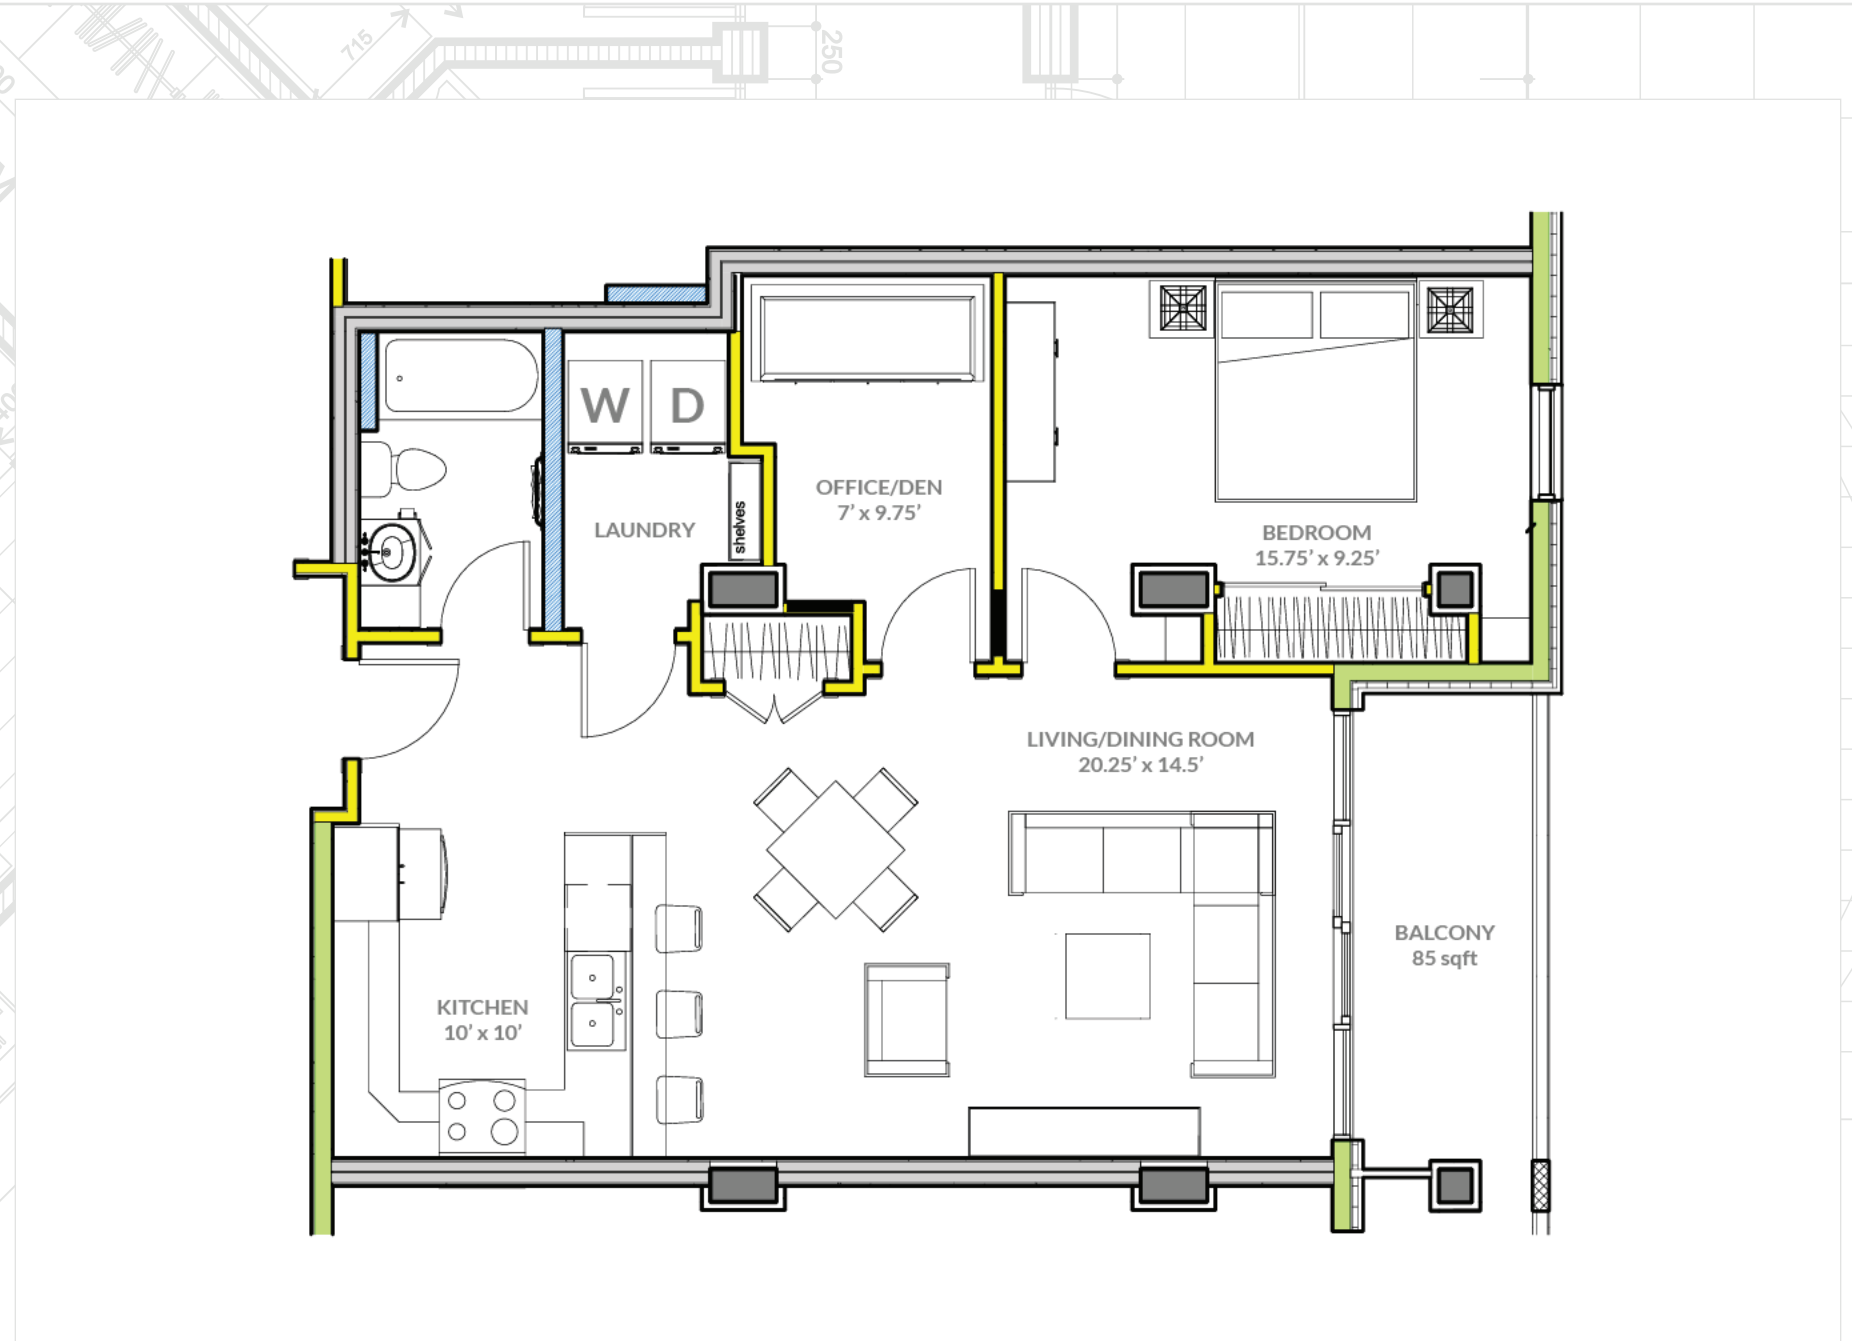

TYPE J | 1 Bedroom + 1 Bath + Den

Unit Specifications

Bedrooms | 1 + Den

Bathrooms | 1

Unit Size | 895 sqft

Balcony | 85 sqft

The Margarett Floorplans

BANC
GROUP OF COMPANIES