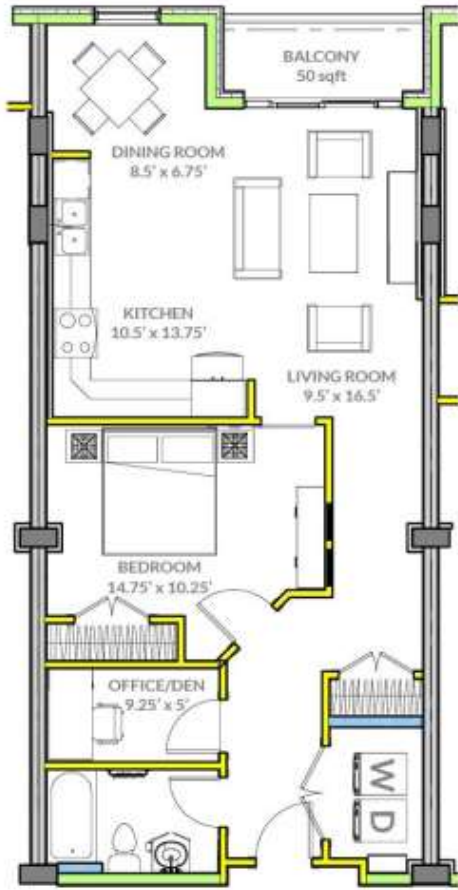

The
MARGARETTA
 SISTER SITES

1 Bedroom + Den

1 Bathroom

915 sqft

6 Appliances

BANC
 GROUP OF COMPANIES

TYPE H - AVAILABLE IN UNITS 208, 312-512

www.bancgroup.ca