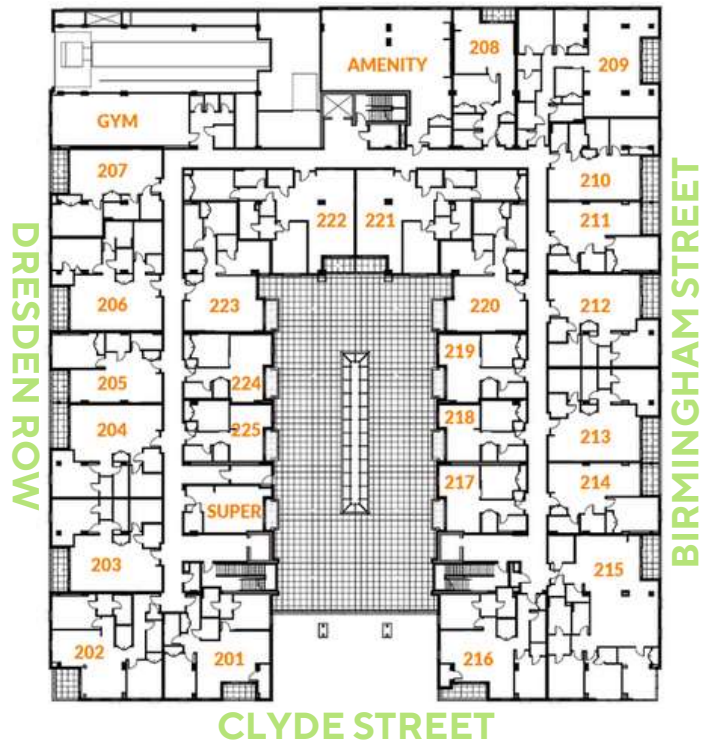

The
MARGARETTA
 SISTER SITES

1 Bedroom + Den

1 Bathroom

915 sqft

6 Appliances

BANC
 GROUP OF COMPANIES

TYPE H - AVAILABLE IN UNITS 208, 312-512

www.bancgroup.ca