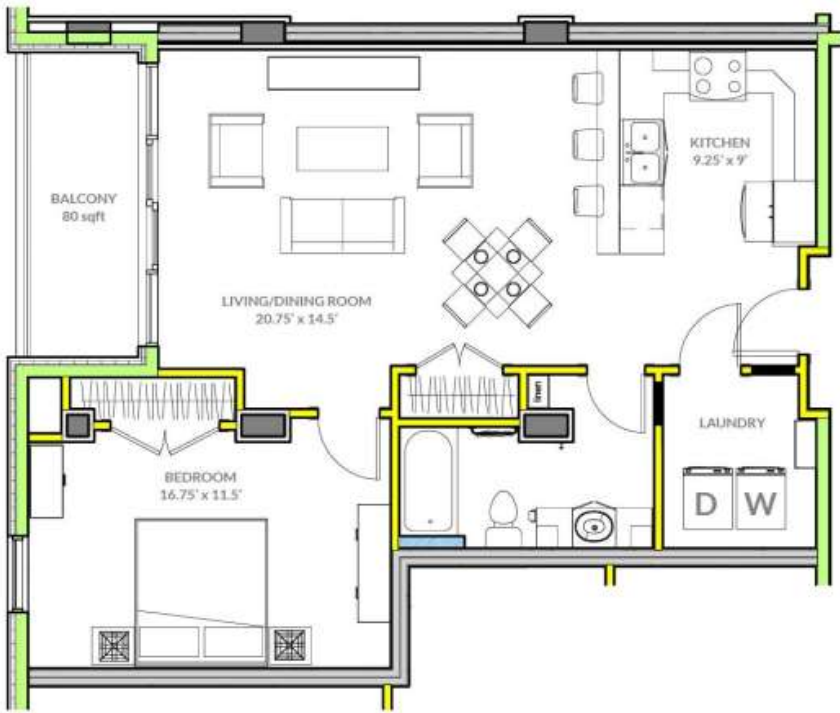

The
MARGARETTA
 SISTER SITES

1 Bedroom

1 Bathroom

870 sqft

6 Appliances

BANC
 GROUP OF COMPANIES

TYPE G - AVAILABLE IN UNITS 207-507

www.bancgroup.ca