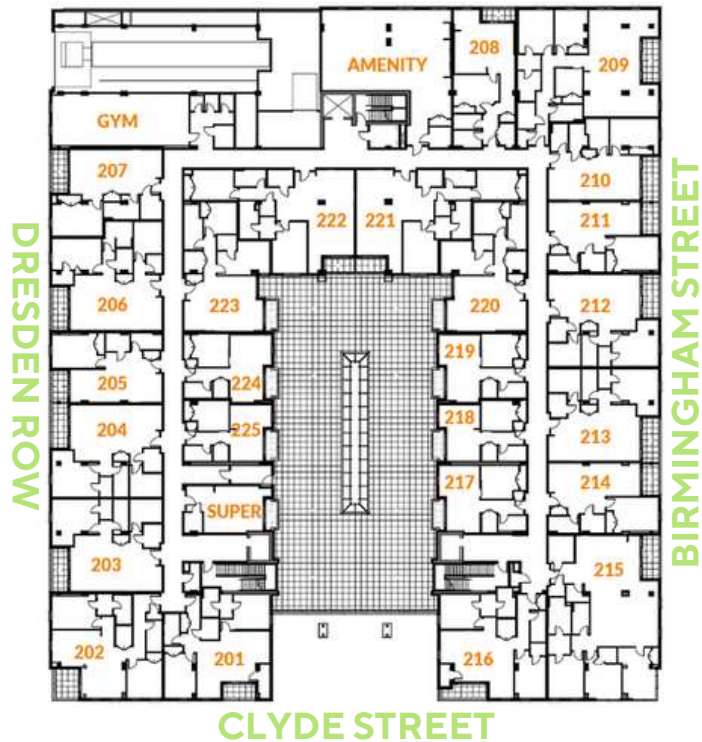

The
MARGARETTA
 SISTER SITES

1 Bedroom

1 Bathroom

870 sqft

6 Appliances

BANC
 GROUP OF COMPANIES

TYPE G - AVAILABLE IN UNITS 207-507

www.bancgroup.ca