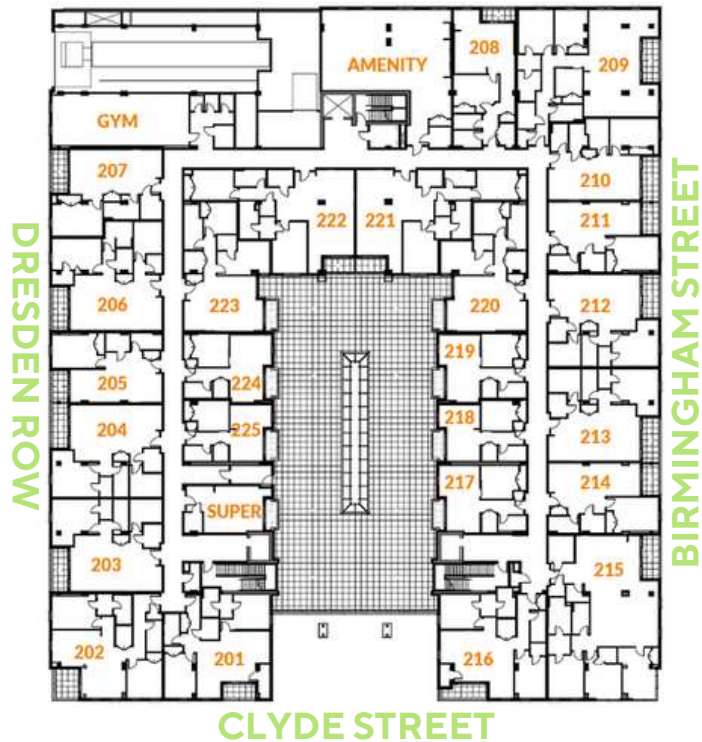

The
MARGARETTA
 SISTER SITES

1 Bedroom + Den

1.5 Bathrooms

1175 sqft

6 Appliances

BANC
 GROUP OF COMPANIES

TYPE F - AVAILABLE IN UNITS 206-506

www.bancgroup.ca