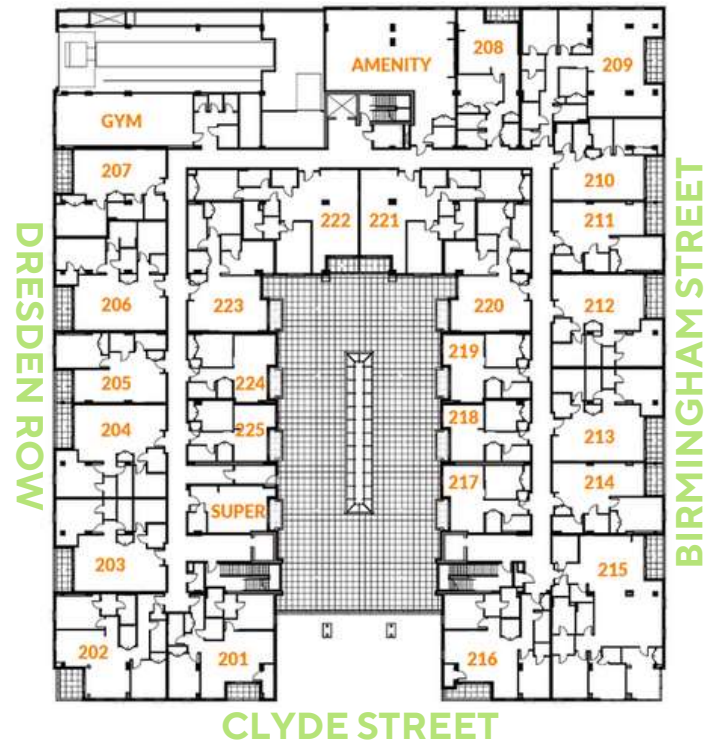

The
MARGARETTA
 SISTER SITES

1 Bedroom

1 Bathroom

805 sqft

6 Appliances

BANC
 GROUP OF COMPANIES

TYPE E - AVAILABLE IN UNITS 205-505

www.bancgroup.ca