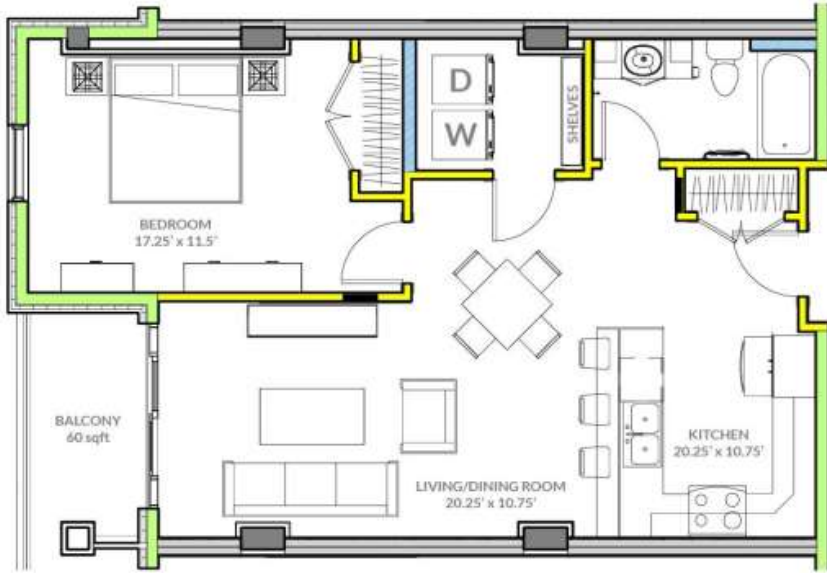

The
MARGARETTA
 SISTER SITES

1 Bedroom

1 Bathroom

805 sqft

6 Appliances

BANC
 GROUP OF COMPANIES

TYPE E - AVAILABLE IN UNITS 205-505

www.bancgroup.ca