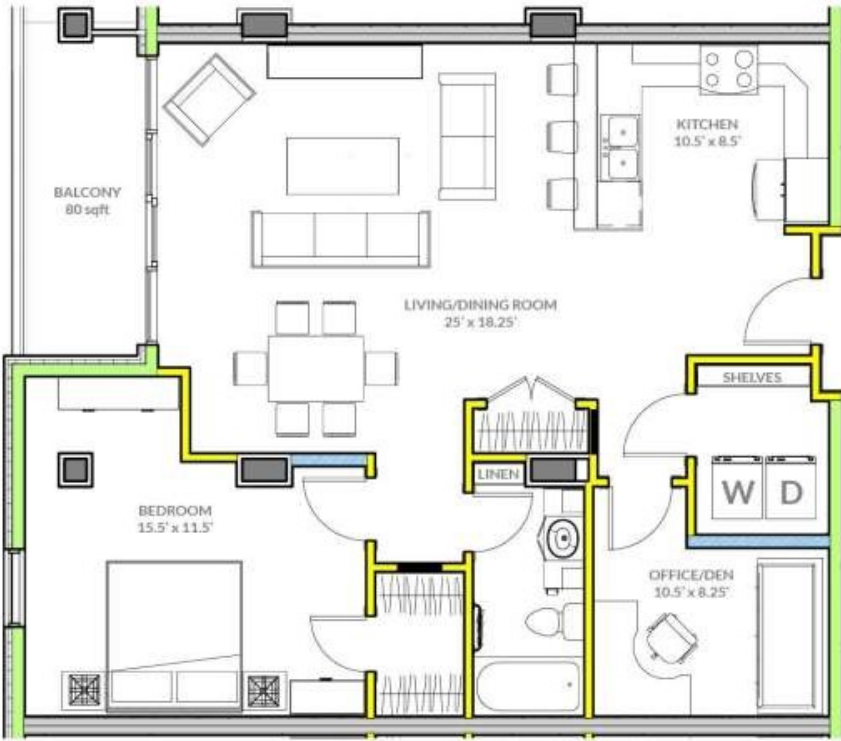

The
MARGARETTA
SISTER SITES

1 Bedroom + Den

1 Bathroom

1165 sqft

6 Appliances

BANC
GROUP OF COMPANIES

TYPE D- AVAILABLE IN UNIT 204-504

www.bancgroup.ca