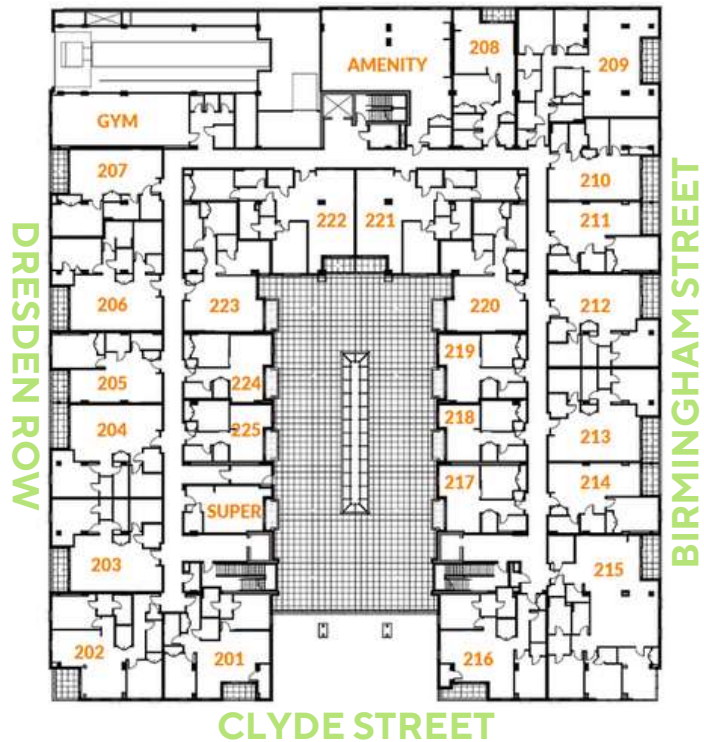

The
MARGARETTA
SISTER SITES

1 Bedroom + Den

1 Bathroom

1165 sqft

6 Appliances

BANC
GROUP OF COMPANIES

TYPE D- AVAILABLE IN UNIT 204-504

www.bancgroup.ca