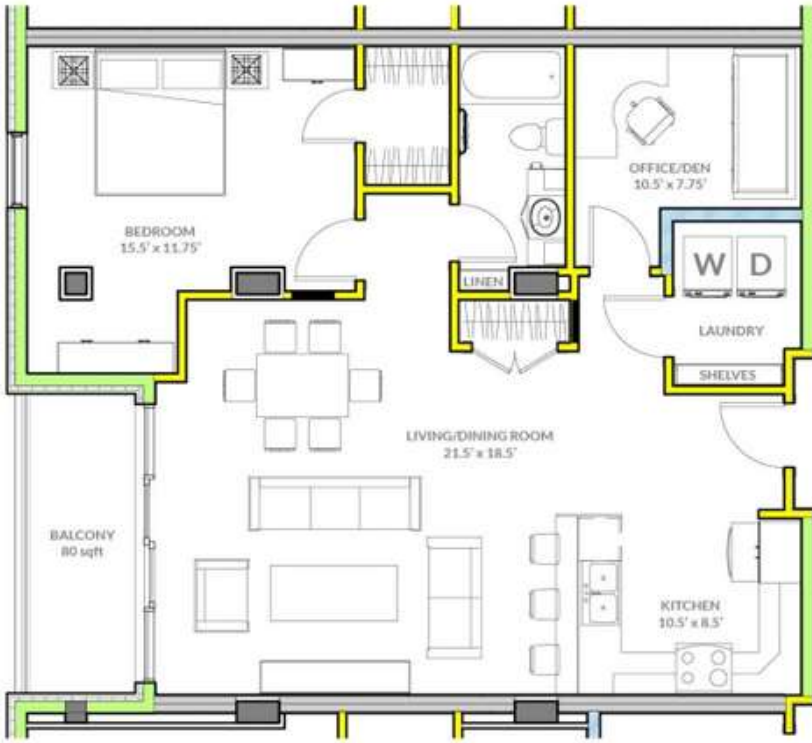

The
MARGARETTA
SISTER SITES

1 Bedroom + Den

1 Bathroom

1065 sqft

6 Appliances

BANC
GROUP OF COMPANIES

TYPE C- AVAILABLE IN UNITS 203-503

www.bancgroup.ca