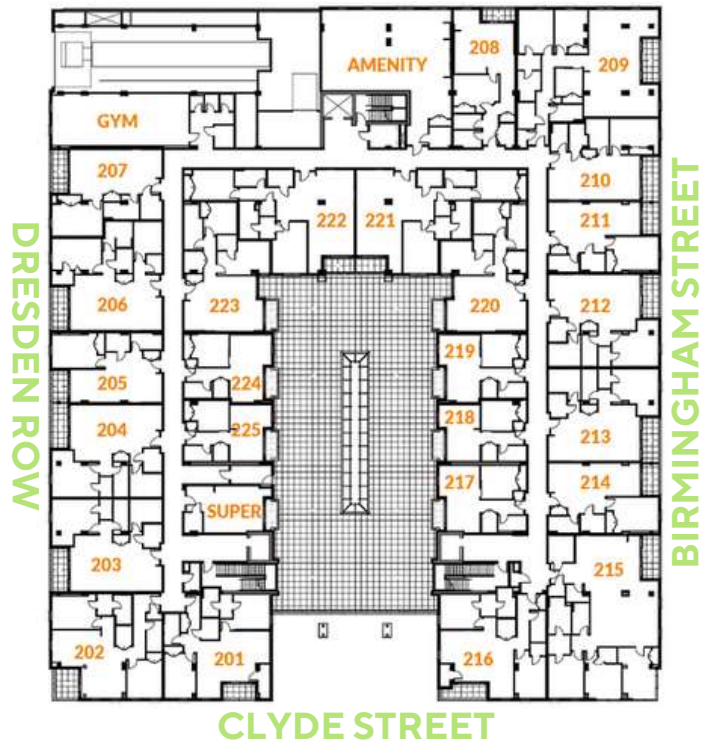

The
MARGARETTA
SISTER SITES

1 Bedroom + Den

1 Bathroom

1065 sqft

6 Appliances

BANC
GROUP OF COMPANIES

TYPE C- AVAILABLE IN UNITS 203-503

www.bancgroup.ca